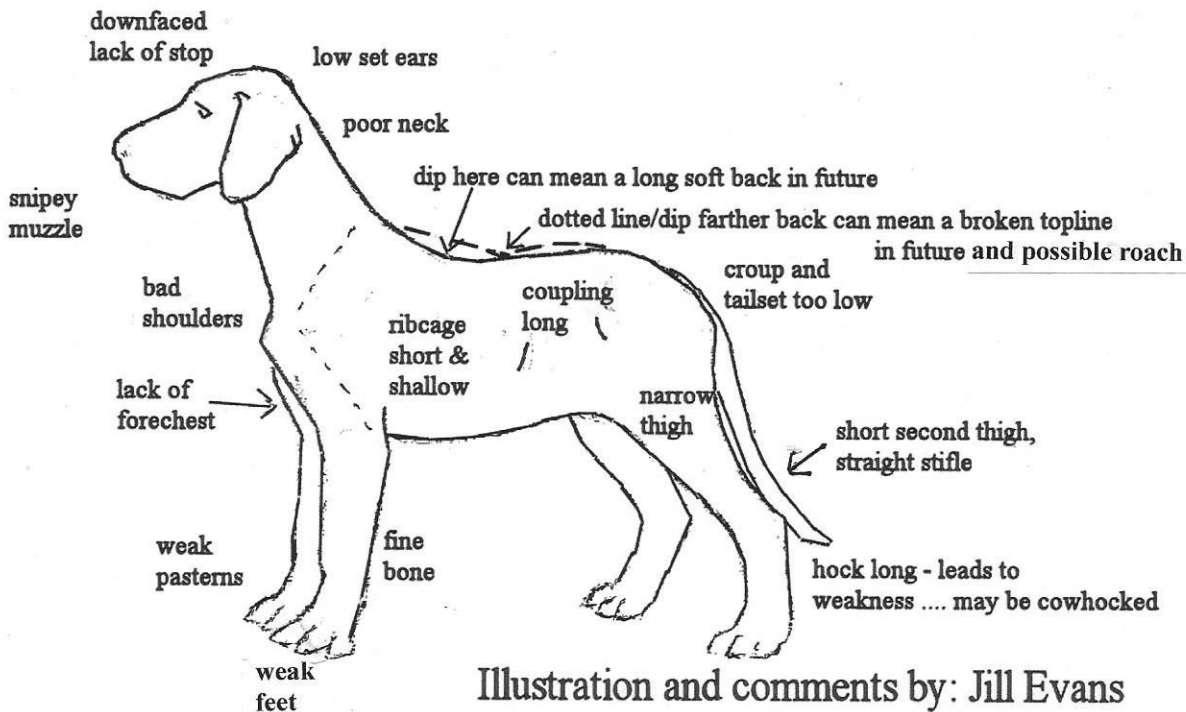

# 6-WEEK DANE PUP

**IDEAL**

**NOT IDEAL**

Illustration and comments by: Jill Evans

Attachments:

puppy%20selection\_jpg\_opt1103x1259o0,0s1103x1259edited.jpg

420 KB