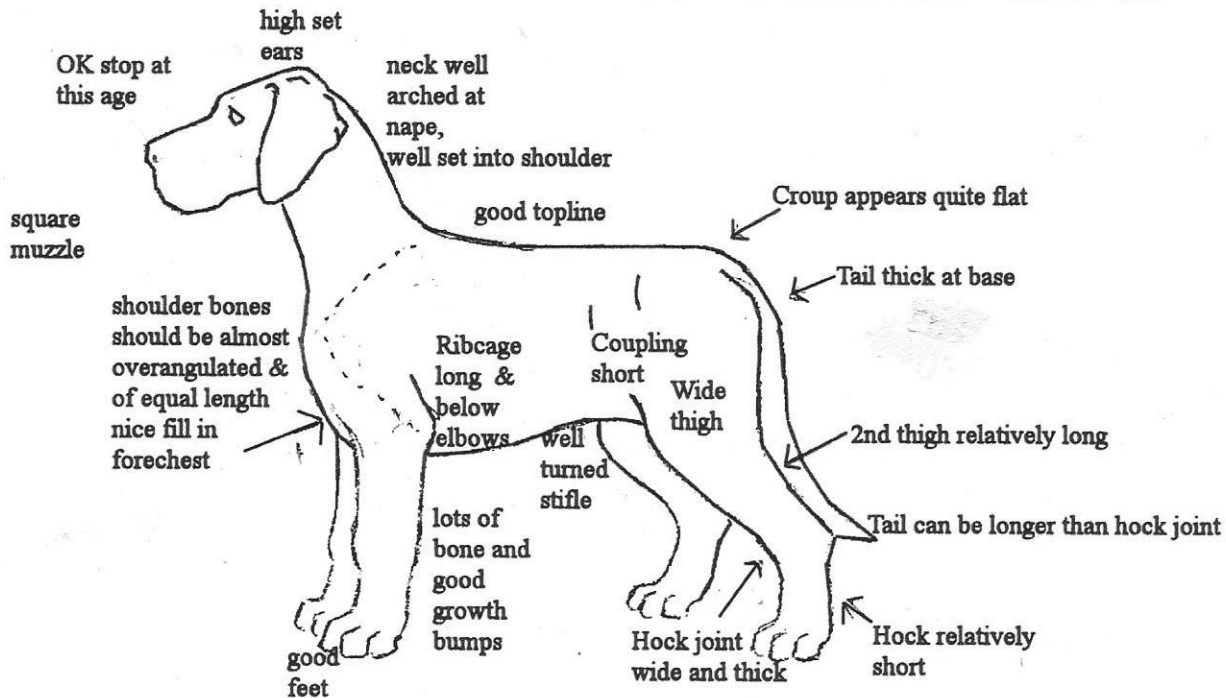

# 6-WEEK DANE PUP

**IDEAL**

**NOT IDEAL**

Illustration and comments by: Jill Evans

Attachments:

puppy%20selection\_jpg\_opt1103x1259o0,0s1103x1259edited.jpg

420 KB